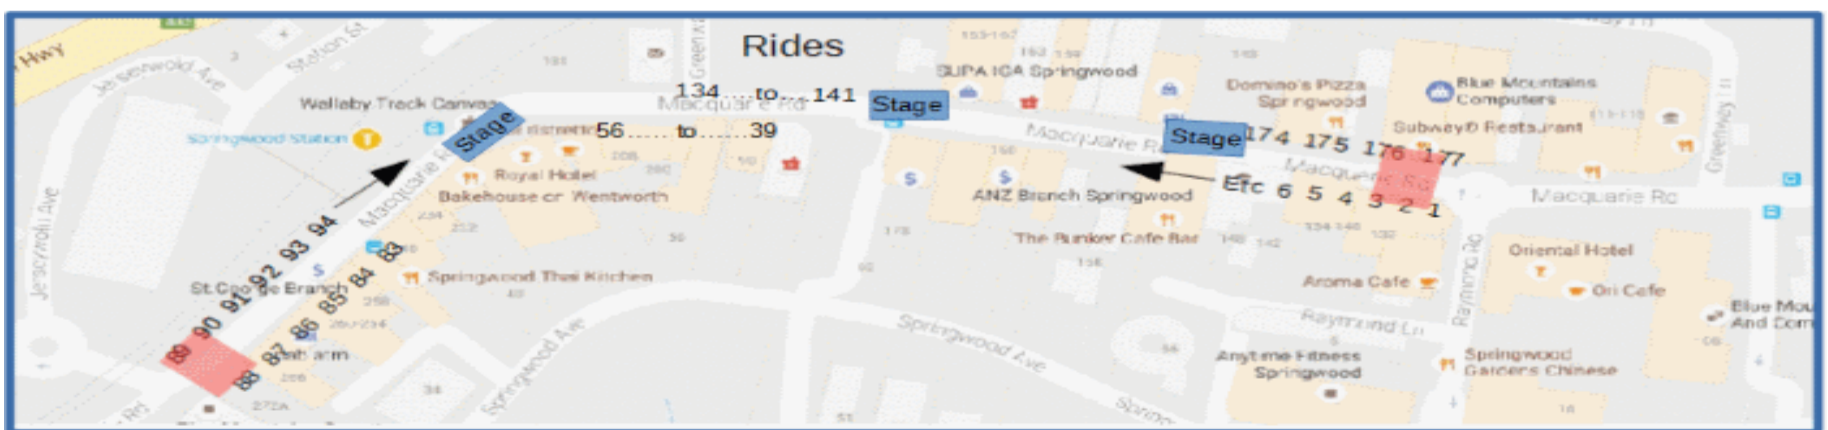

Railway Station Entrance	4.13m	103		Macquarie Road Springwood, NSW.	St George Bank	75	4.0m	St George Bank 252	
Railway Station Entrance	4.13m	102				76	4.0m		
Railway Line Wall	4.13m	101			Tree	Bin		Jimmy D's Bookshop	
Railway Line Wall	4.13m	100				Bite Me Donuts	77	4.1m	Rugworld 260
Railway Line Wall	4.13m	99				Greyhound Rescue	78	4.1m	Springwood Seafood 264
Railway Line Wall	4.13m	98					79	4.1m	Springwood Seafood 264
Railway Line Wall	4.13m	97					80	4.1m	
Railway Line Wall	4.13m	96				Sydney Credit Union	81	4.1m	Sydney Credit Union 268
Railway Line Wall	4.13m	95					82	4.1m	
Railway Line Wall	4.13m	94					83	4.1m	
Railway Line Wall	4.13m	93					84	4.1m	Headway Hairdressing 270
Railway Line Wall	4.13m	92			NORTH ← SOUTH →		85	4.1m	
Railway Line Wall	4.13m	91				Tree	Gap		St Vincents 272
Railway Line Wall	4.13m	90			↑ 	Fire Brigade Displays	86	2.22m	Rest Park
Railway Line Wall	4.13m	89				87	2.22m		
Railway Line Wall	4.13m	Hedge	Fire Brigade Displays	Fire Trucks ??		88	2.22m		
Railway Line Wall	4.13m	Hedge					Hedge	Blue Mountains Gazette	
Railway Line Wall	ROAD CLOSURE BARICADES (West)								Blue Mountains Gazette
Underpass To Ferguson Rd	EMERGENCY & PEDESTRIAN ENTRY ONLY								

Stall numbers are painted on the gutters of the road, with width markers.
Numbers on south side from 1 through to 88, Numbers on north side from 89 through to 177
Stall are on the roadway and widths vary, depending upon gardens and trees and back onto the kerbs. Your stall should only be about 3m deep.
Supply your own canopies, tables, chairs etc..